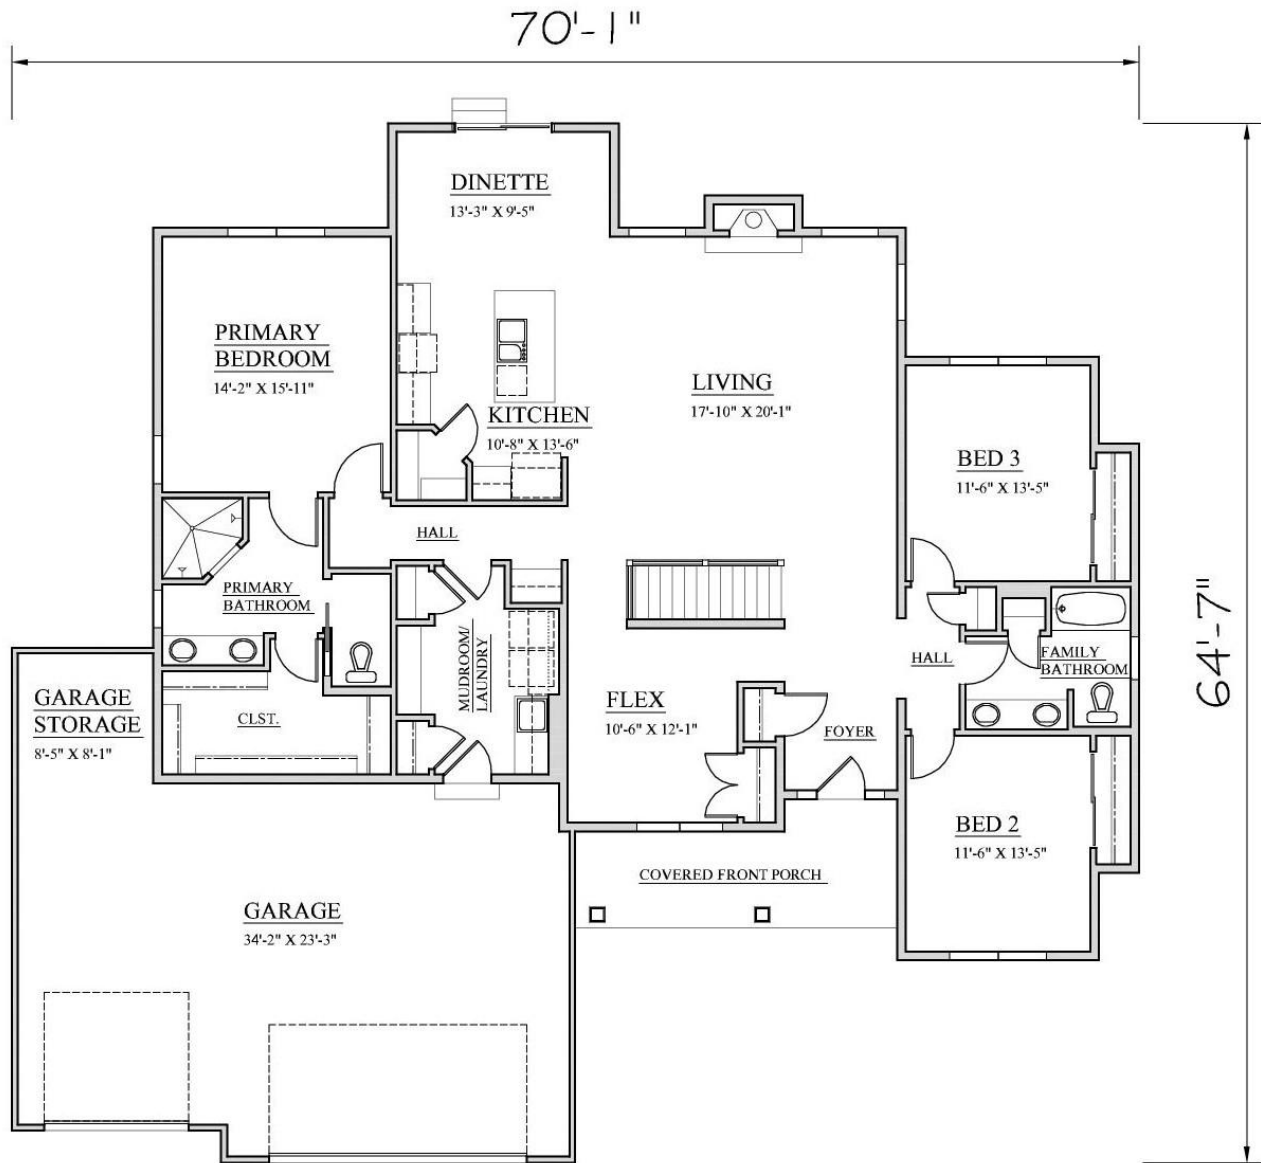

# “RICHMOND”

- 2,278 SQ. FT. RANCH
- 3 BEDROOMS
- 2 BATHROOMS
- 3 CAR GARAGE W/ STORAGE
- FALSE DORMER

**\*\*Renderings may show optional features\*\***

Builder reserves the right to change specifications for purpose of improving product. It is unlawful for anyone to use or copy these floorplans without the expressed written permission of Kaerek Homes, Inc.

# “RICHMOND”

2,278 Sq. Ft. First Floor    870 Sq. Ft. Garage

Builder reserves the right to change specifications for purpose of improving product. It is unlawful for anyone to use or copy these floorplans without the expressed written permission of Kaerek Homes, Inc.