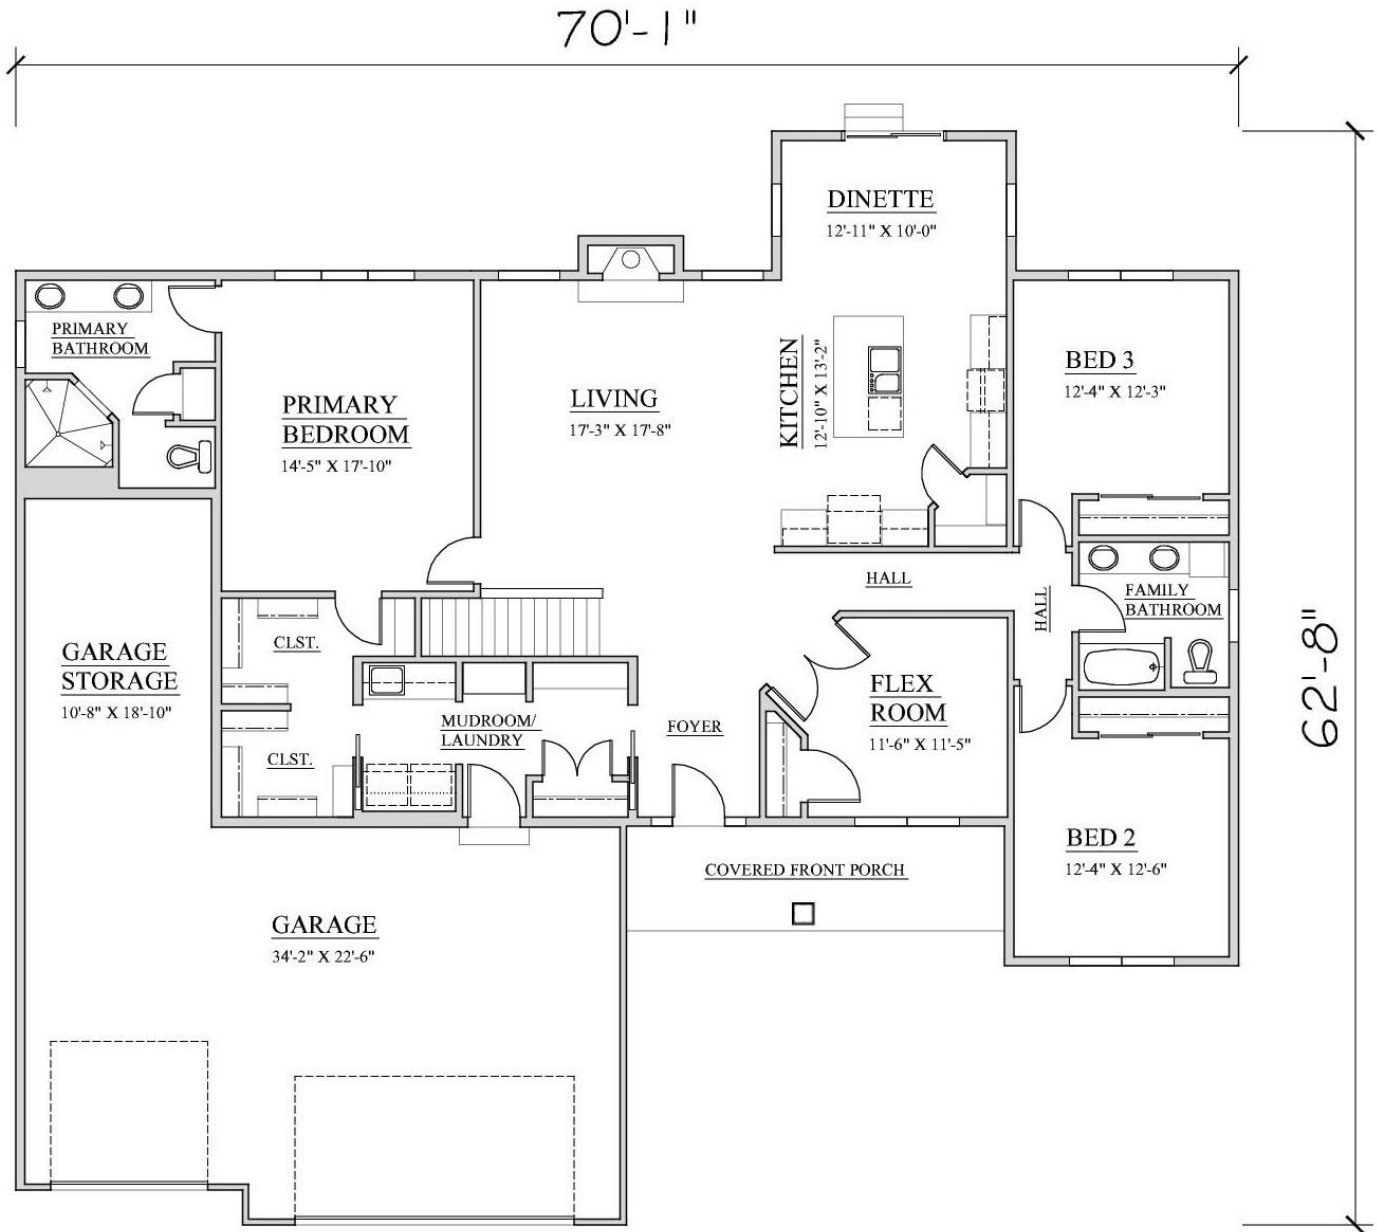

# “PRAIRIEFIELD II”

- 2,241 SQ. FT. RANCH
- 3 BEDROOMS
- 2 BATHROOMS
- 3 CAR GARAGE

**\*\*Renderings may show optional features\*\***

Builder reserves the right to change specifications for purpose of improving product. It is unlawful for anyone to use or copy these floorplans without the expressed written permission of Kaerek Homes, Inc.

# “PRAIRIEFIELD II”

2,241 Sq. Ft. First Floor 982 Sq. Ft. Garage

Builder reserves the right to change specifications for purpose of improving product. It is unlawful for anyone to use or copy these floorplans without the expressed written permission of Kaerek Homes, Inc.