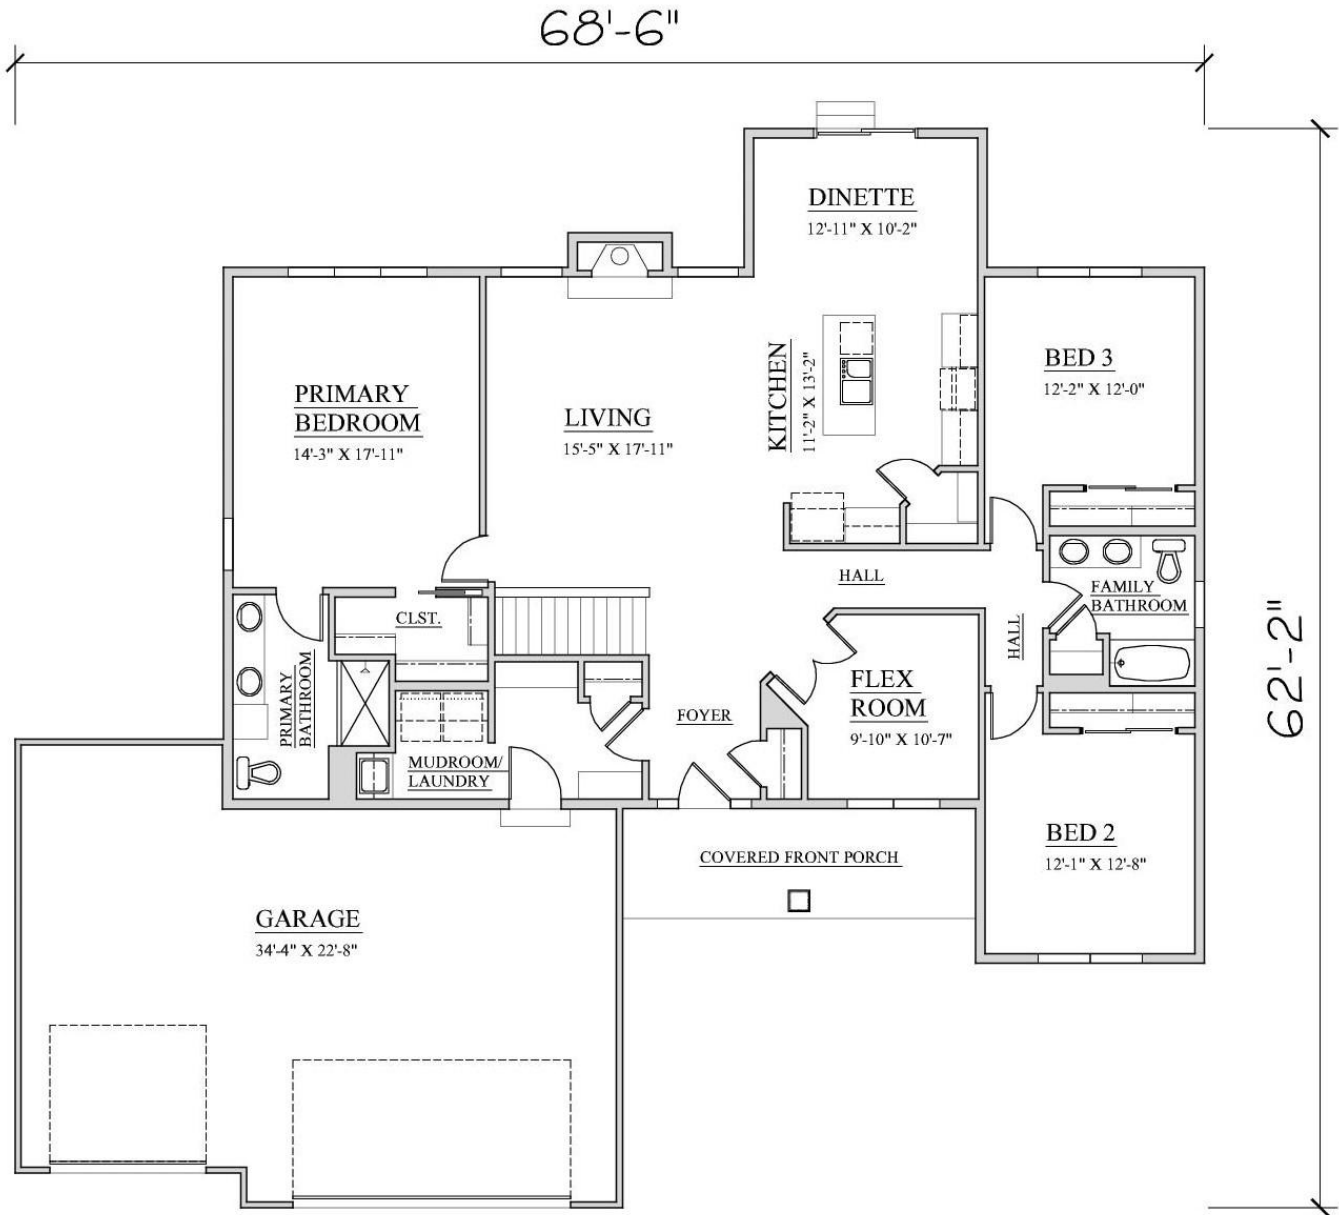

“PRAIRIEFIELD I”

- 1,992 SQ. FT. RANCH
- 3 BEDROOMS
- 2 BATHROOMS
- 3 CAR GARAGE

****Renderings may show optional features****

Builder reserves the right to change specifications for purpose of improving product. It is unlawful for anyone to use or copy these floorplans without the expressed written permission of Kaerek Homes, Inc.

© Copyright Kaerek Homes, Inc. ALL RIGHTS RESERVED.

“PRAIRIEFIELD I”

1,992 Sq. Ft. First Floor 826 Sq. Ft. Garage

Builder reserves the right to change specifications for purpose of improving product. It is unlawful for anyone to use or copy these floorplans without the expressed written permission of Kaerek Homes, Inc.