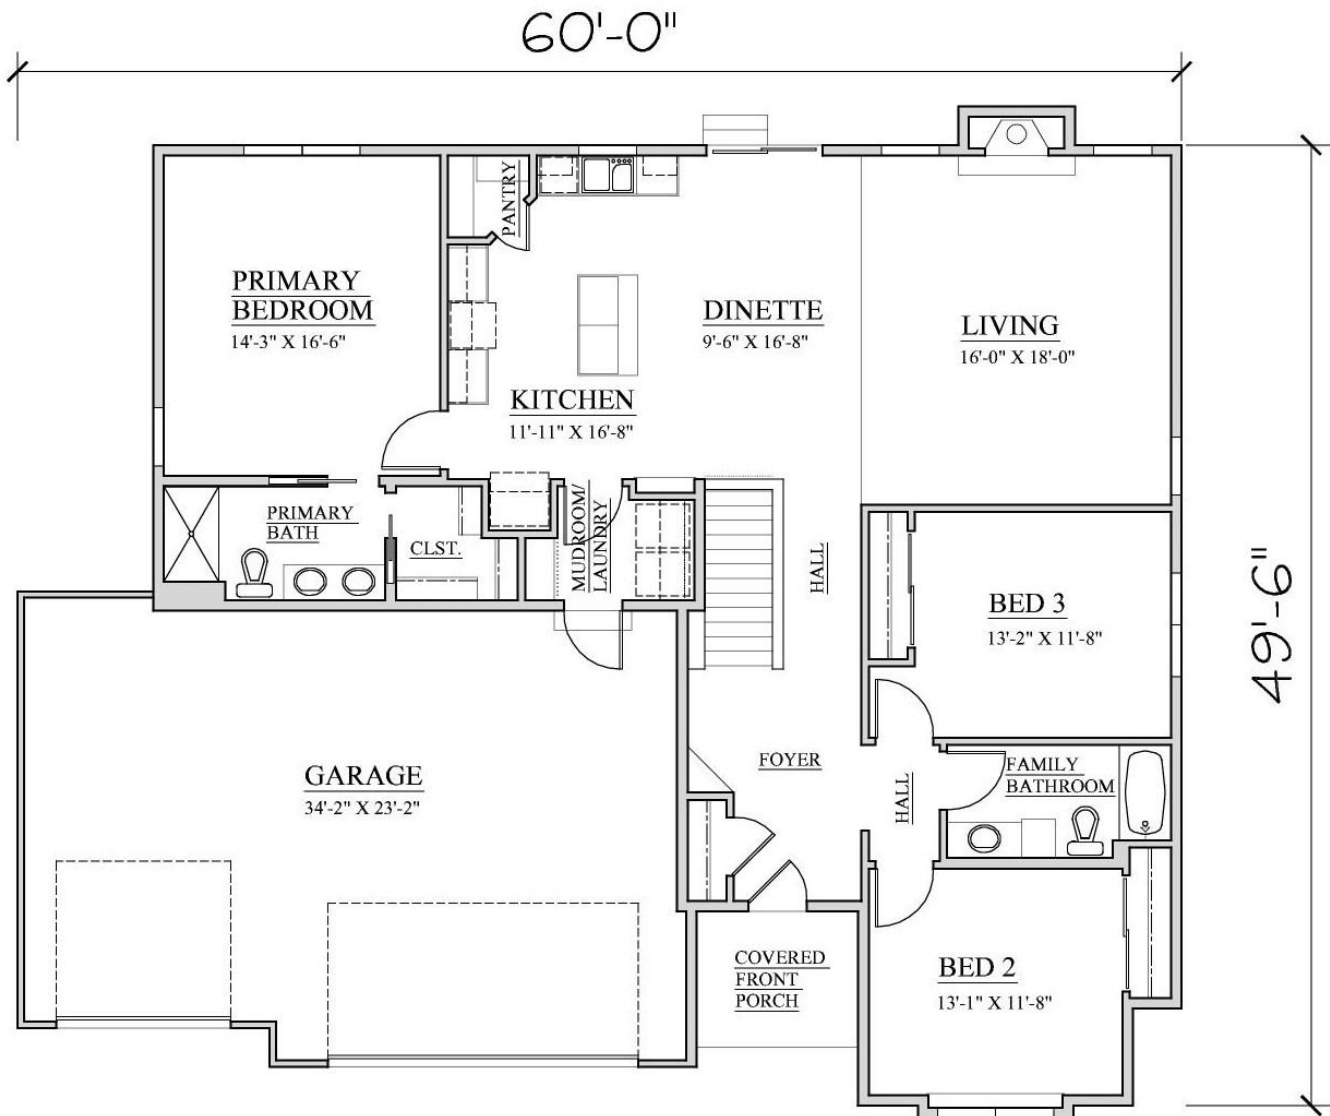

“NEW LIFE”

- 1,830 SQ. FT. RANCH
- 3 BEDROOMS
- 2 BATHROOMS
- 3 CAR GARAGE

****Renderings may show optional features****

Builder reserves the right to change specifications for purpose of improving product. It is unlawful for anyone to use or copy these floorplans without the expressed written permission of Kaerek Homes, Inc.

© Copyright Kaerek Homes, Inc. ALL RIGHTS RESERVED.

“NEW LIFE”

1,830 Sq. Ft. First Floor 788 Sq. Ft. Garage

Builder reserves the right to change specifications for purpose of improving product. It is unlawful for anyone to use or copy these floorplans without the expressed written permission of Kaerek Homes, Inc.