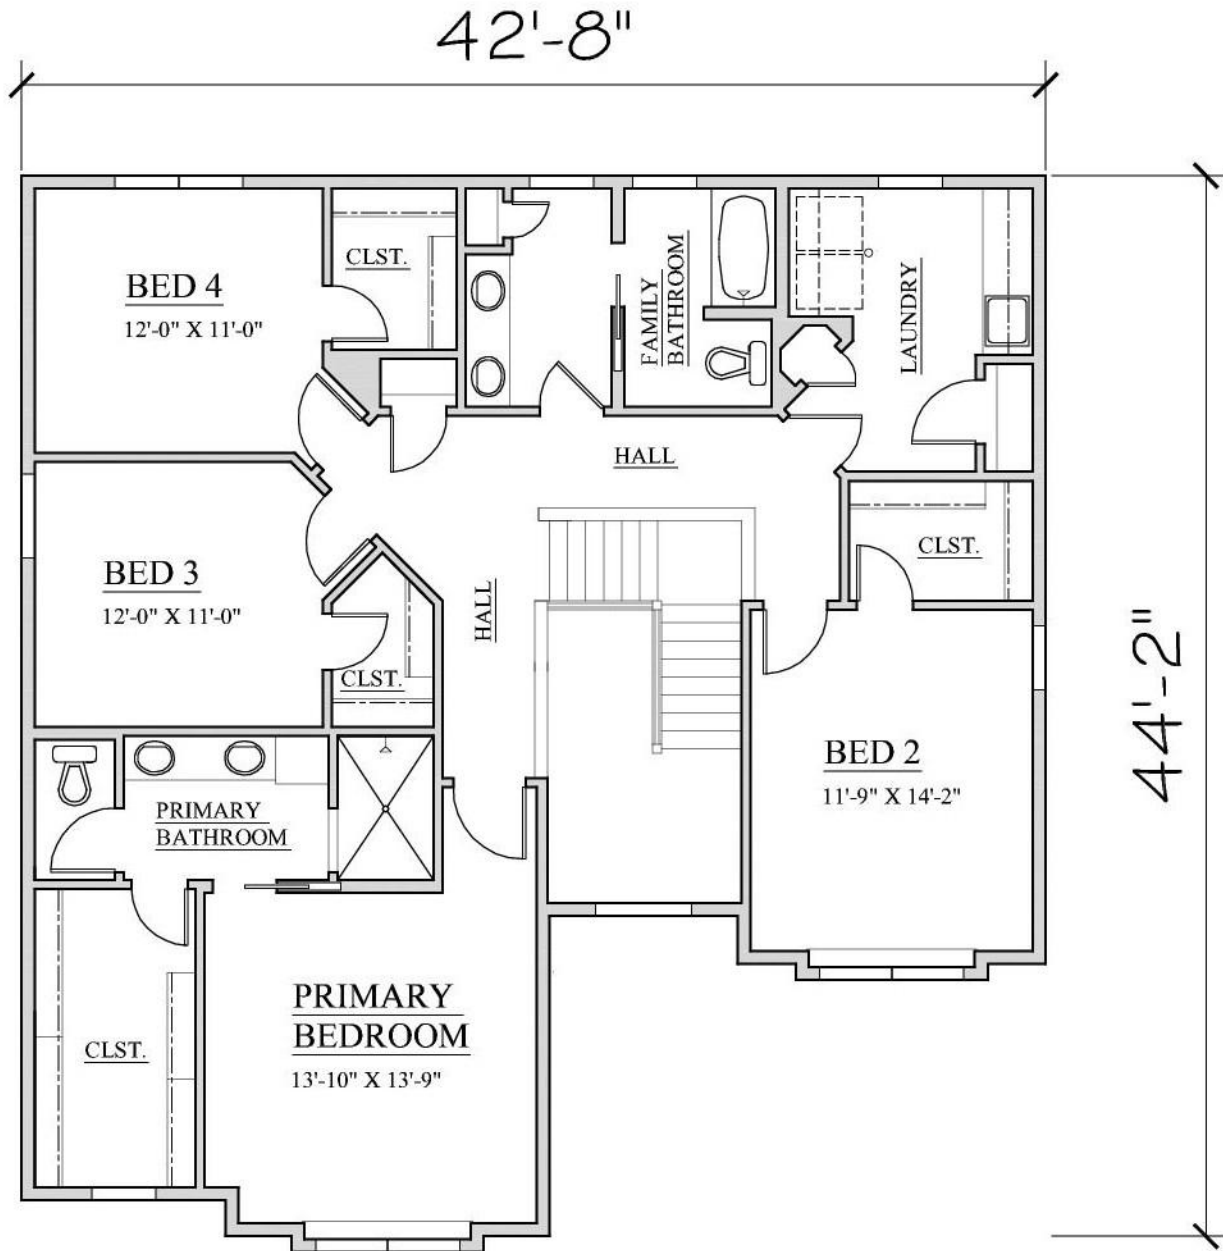

“MADISON II”

- 2,757 SQ. FT. 2-STORY
- 4 BEDROOMS
- 2 ½ BATHROOMS
- 3 CAR GARAGE
- 2ND FLOOR LAUNDRY

****Renderings may show optional features****

Builder reserves the right to change specifications for purpose of improving product. It is unlawful for anyone to use or copy these floorplans without the expressed written permission of Kaerek Homes, Inc.

© Copyright Kaerek Homes, Inc. ALL RIGHTS RESERVED.

“MADISON II”

1,268 Sq. Ft. First Floor 898 Sq. Ft. Garage

Builder reserves the right to change specifications for purpose of improving product. It is unlawful for anyone to use or copy these floorplans without the expressed written permission of Kaerek Homes, Inc.

© Copyright Kaerek Homes, Inc. ALL RIGHTS RESERVED.

“MADISON II”

1,489 Sq. Ft. Second Floor

Builder reserves the right to change specifications for purpose of improving product. It is unlawful for anyone to use or copy these floorplans without the expressed written permission of Kaerek Homes, Inc.