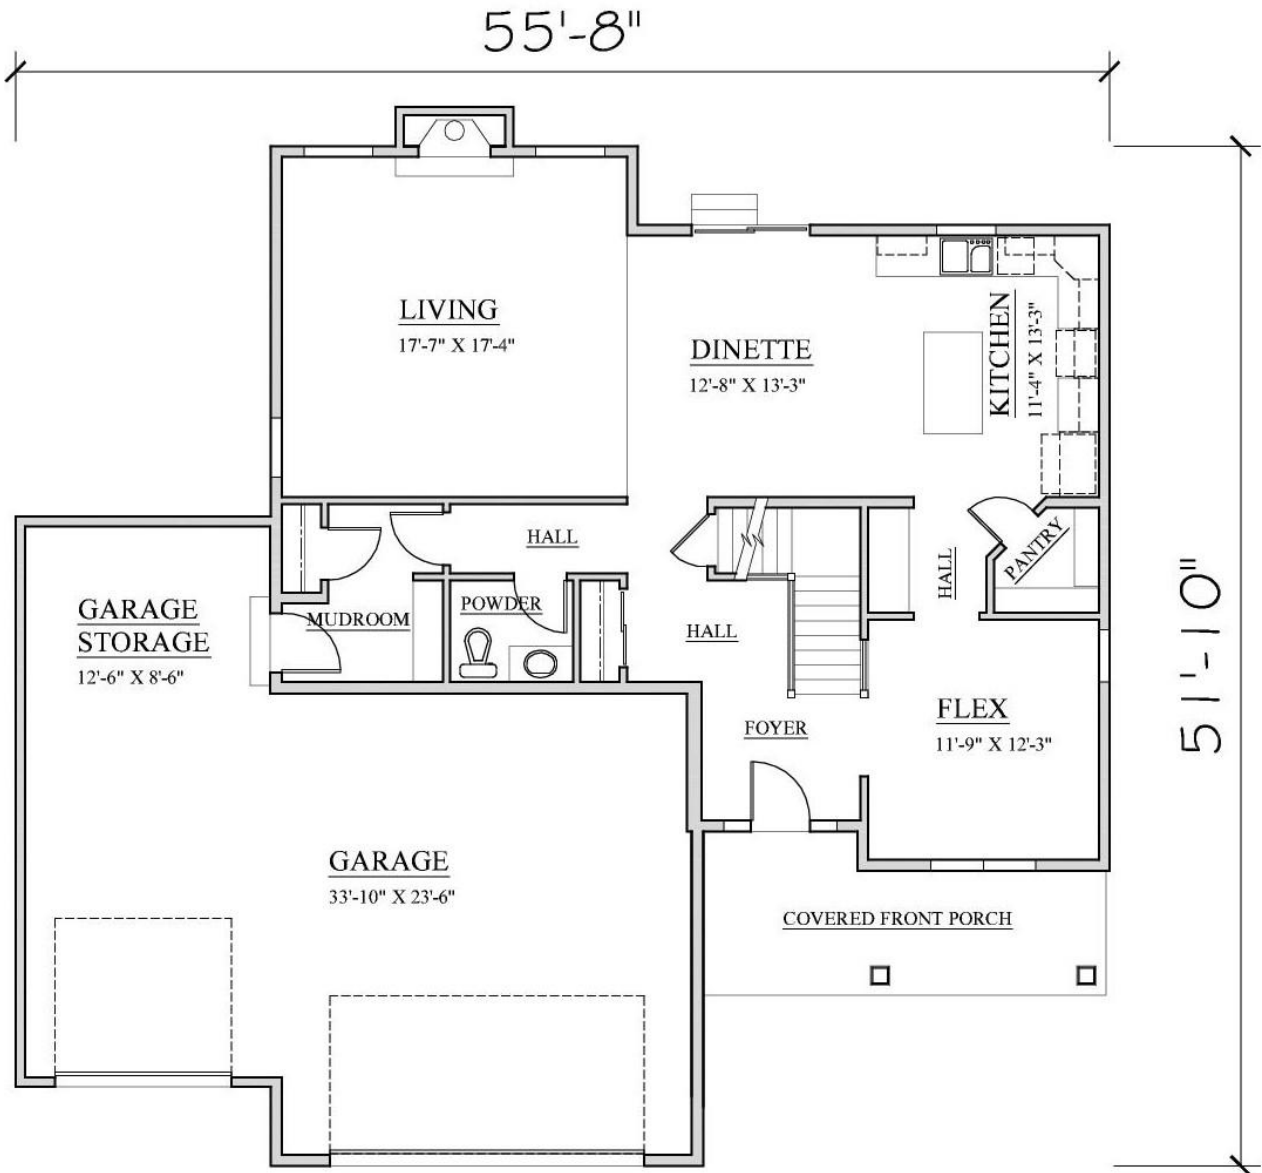

“MADISON II”

- 2,757 SQ. FT. 2-STORY
- 4 BEDROOMS
- 2 ½ BATHROOMS
- 3 CAR GARAGE
- 2ND FLOOR LAUNDRY

****Renderings may show optional features****

Builder reserves the right to change specifications for purpose of improving product. It is unlawful for anyone to use or copy these floorplans without the expressed written permission of Kaerek Homes, Inc.

© Copyright Kaerek Homes, Inc. ALL RIGHTS RESERVED.

“MADISON II”

1,268 Sq. Ft. First Floor 898 Sq. Ft. Garage

Builder reserves the right to change specifications for purpose of improving product. It is unlawful for anyone to use or copy these floorplans without the expressed written permission of Kaerek Homes, Inc.

© Copyright Kaerek Homes, Inc. ALL RIGHTS RESERVED.

“MADISON II”

1,489 Sq. Ft. Second Floor

Builder reserves the right to change specifications for purpose of improving product. It is unlawful for anyone to use or copy these floorplans without the expressed written permission of Kaerek Homes, Inc.