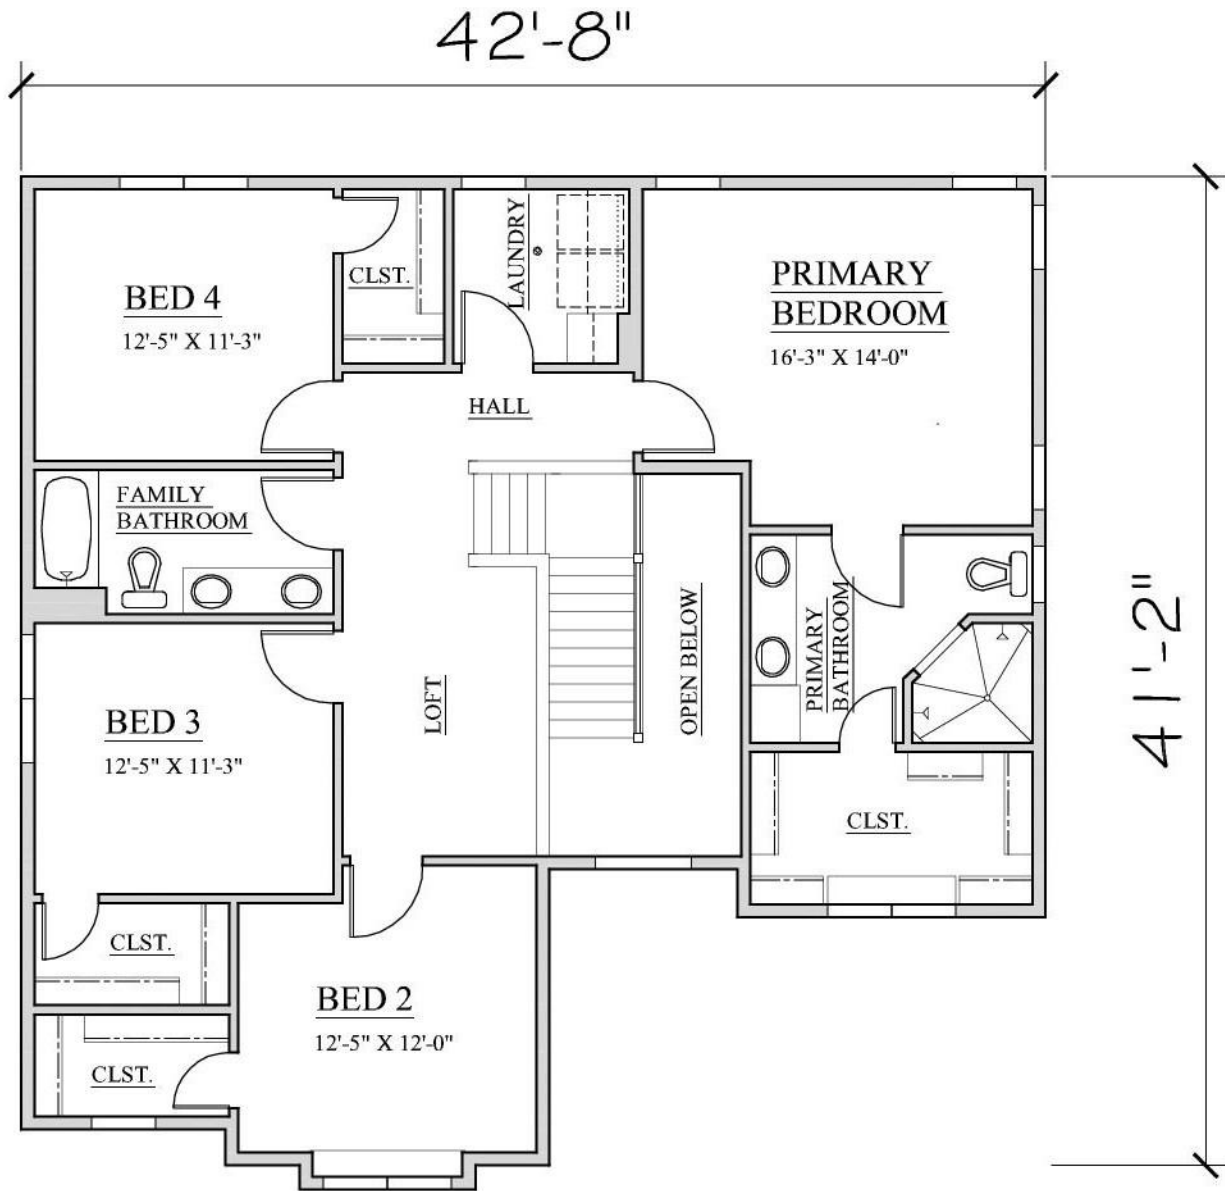

# “MADISON I”

- 2,555 SQ. FT. 2-STORY
- 4 BEDROOMS
- 2 ½ BATHROOMS
- 3 CAR GARAGE
- 2<sup>ND</sup> FLOOR LAUNDRY

**\*\*Renderings may show optional features\*\***

Builder reserves the right to change specifications for purpose of improving product. It is unlawful for anyone to use or copy these floorplans without the expressed written permission of Kaerek Homes, Inc.

# “MADISON I”

1,183 Sq. Ft. First Floor    886 Sq. Ft. Garage

Builder reserves the right to change specifications for purpose of improving product. It is unlawful for anyone to use or copy these floorplans without the expressed written permission of Kaerek Homes, Inc.

# “MADISON I”

1,372 Sq. Ft. Second Floor

Builder reserves the right to change specifications for purpose of improving product. It is unlawful for anyone to use or copy these floorplans without the expressed written permission of Kaerek Homes, Inc.