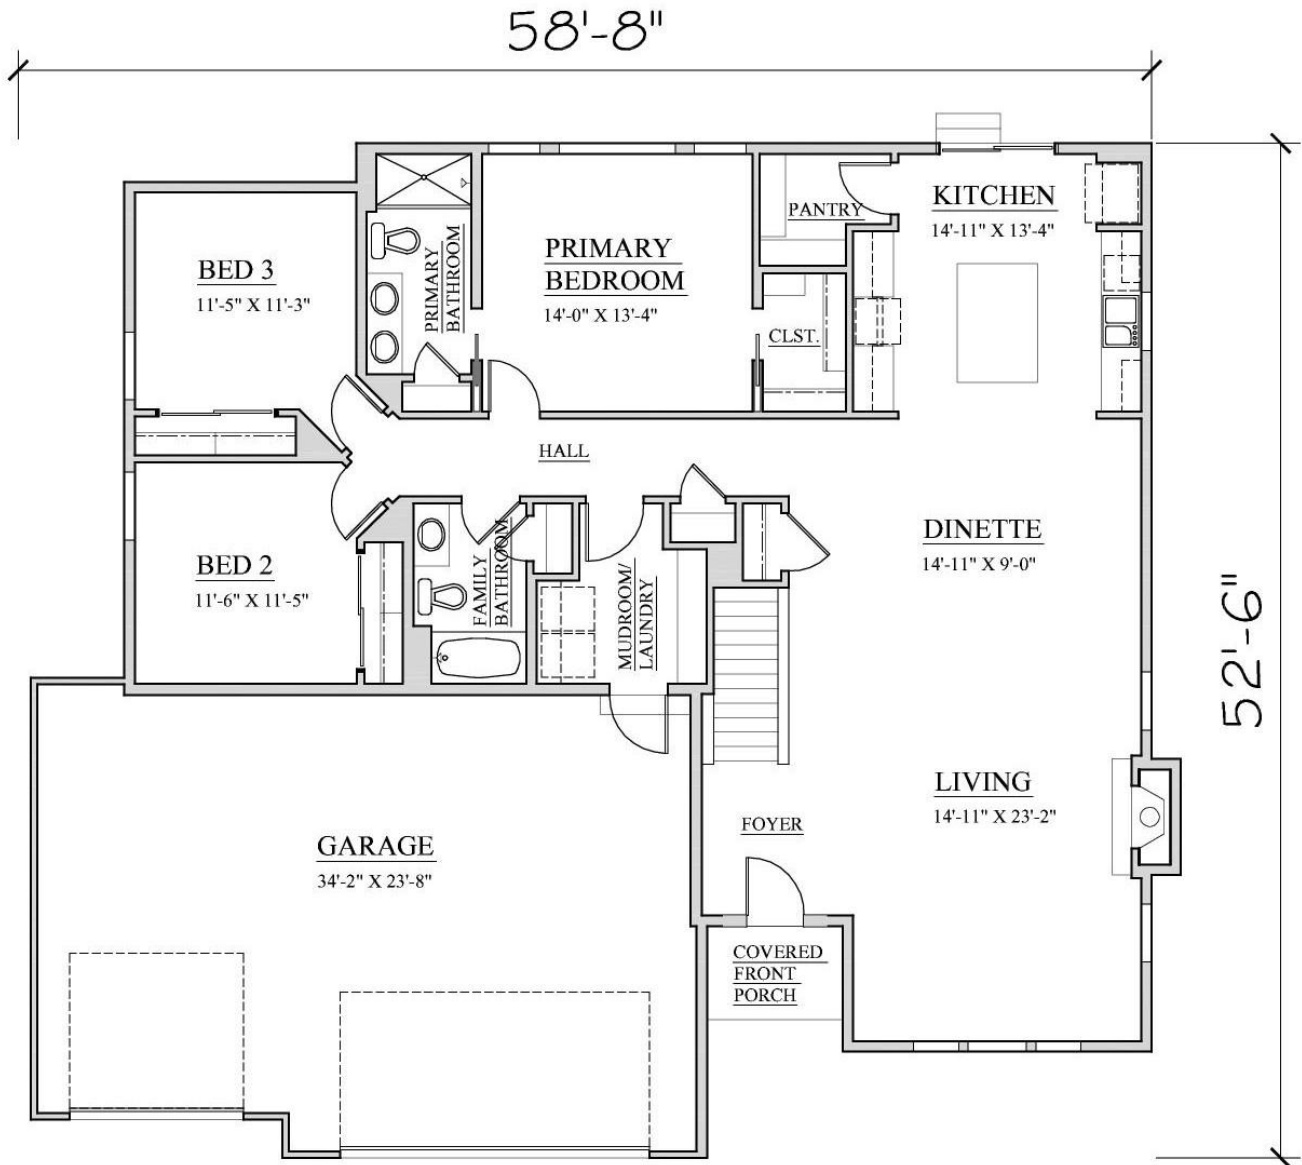

“HUDSON”

- 1,883 SQ. FT. RANCH
- 3 BEDROOMS
- 2 BATHROOMS
- 3 CAR GARAGE

****Renderings may show optional features****

Builder reserves the right to change specifications for purpose of improving product. It is unlawful for anyone to use or copy these floorplans without the expressed written permission of Kaerek Homes, Inc.

© Copyright Kaerek Homes, Inc. ALL RIGHTS RESERVED.

“HUDSON”

1,883 Sq. Ft. First Floor 805 Sq. Ft. Garage

Builder reserves the right to change specifications for purpose of improving product. It is unlawful for anyone to use or copy these floorplans without the expressed written permission of Kaerek Homes, Inc.