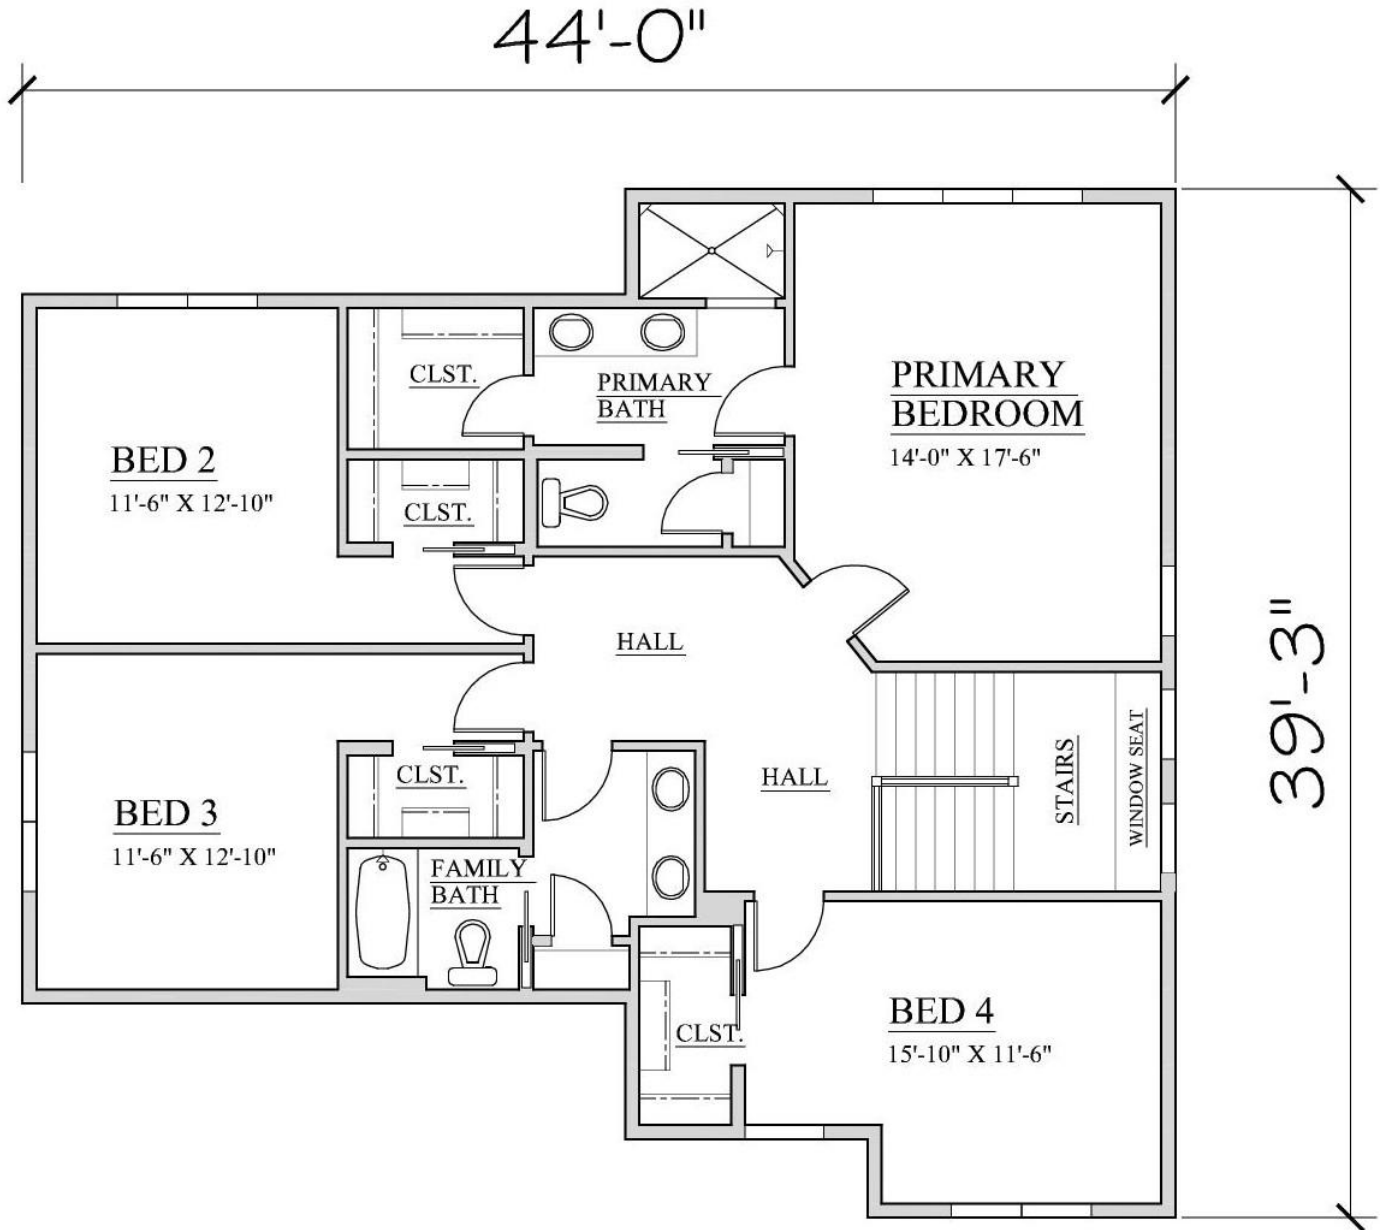

“HARTFORD”

- 2,600 SQ. FT. 2-STORY
- 4 BEDROOMS
- 2 ½ BATHROOMS
- 3 CAR GARAGE W/ STORAGE

****Renderings may show optional features****

Builder reserves the right to change specifications for purpose of improving product. It is unlawful for anyone to use or copy these floorplans without the expressed written permission of Kaerek Homes, Inc.

© Copyright Kaerek Homes, Inc. ALL RIGHTS RESERVED.

“HARTFORD”

1,275 Sq. Ft. First Floor 1,033 Sq. Ft. Garage

Builder reserves the right to change specifications for purpose of improving product. It is unlawful for anyone to use or copy these floorplans without the expressed written permission of Kaerek Homes, Inc.

© Copyright Kaerek Homes, Inc. ALL RIGHTS RESERVED.

“HARTFORD”

1,325 Sq. Ft. Second Floor

Builder reserves the right to change specifications for purpose of improving product. It is unlawful for anyone to use or copy these floorplans without the expressed written permission of Kaerek Homes, Inc.