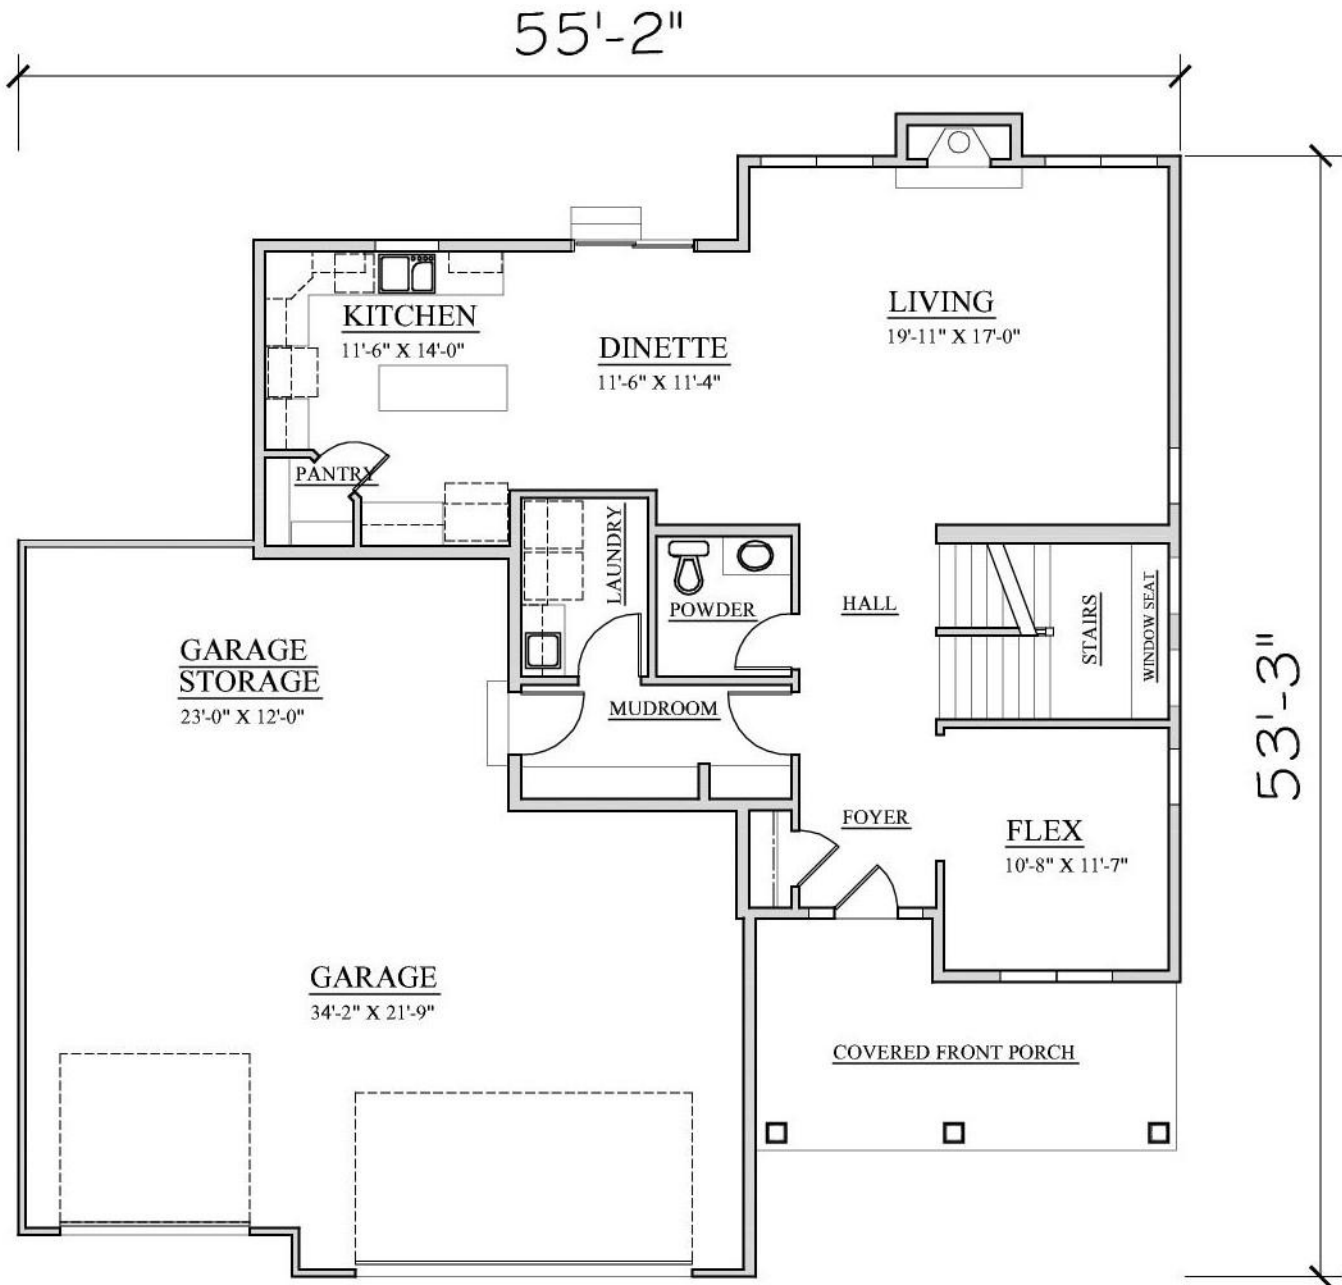

“HARTFORD”

- 2,600 SQ. FT. 2-STORY
- 4 BEDROOMS
- 2 ½ BATHROOMS
- 3 CAR GARAGE W/ STORAGE

****Renderings may show optional features****

Builder reserves the right to change specifications for purpose of improving product. It is unlawful for anyone to use or copy these floorplans without the expressed written permission of Kaerek Homes, Inc.

© Copyright Kaerek Homes, Inc. ALL RIGHTS RESERVED.

“HARTFORD”

1,275 Sq. Ft. First Floor 1,033 Sq. Ft. Garage

Builder reserves the right to change specifications for purpose of improving product. It is unlawful for anyone to use or copy these floorplans without the expressed written permission of Kaerek Homes, Inc.

© Copyright Kaerek Homes, Inc. ALL RIGHTS RESERVED.

“HARTFORD”

1,325 Sq. Ft. Second Floor

Builder reserves the right to change specifications for purpose of improving product. It is unlawful for anyone to use or copy these floorplans without the expressed written permission of Kaerek Homes, Inc.