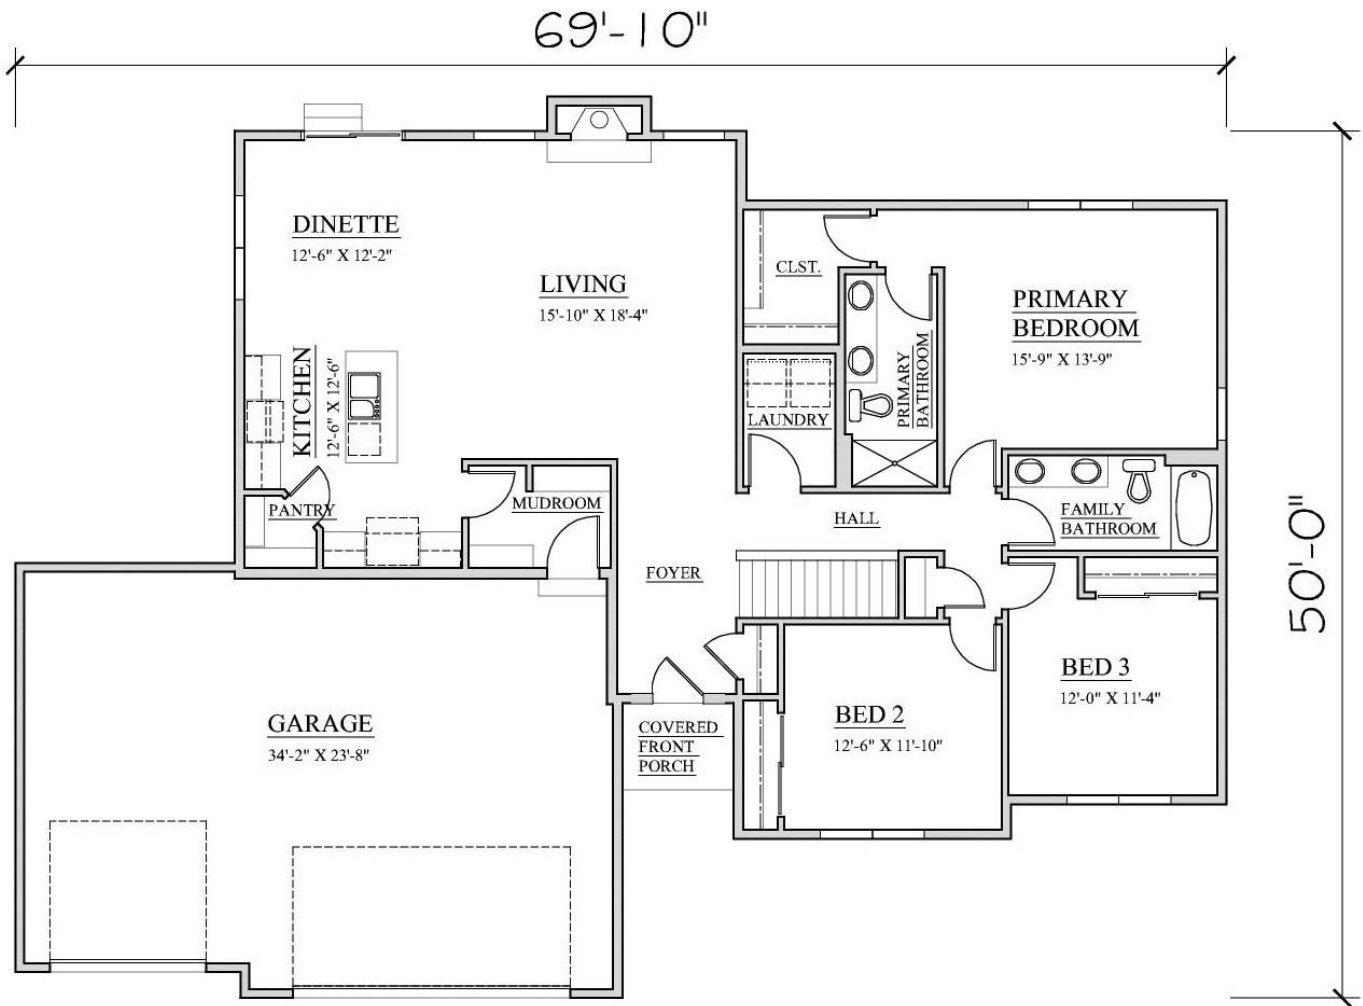

“FRANKLIN”

- 1,819 SQ. FT. RANCH
- 3 BEDROOMS
- 2 BATHROOMS
- 3 CAR GARAGE

****Renderings may show optional features****

Builder reserves the right to change specifications for purpose of improving product. It is unlawful for anyone to use or copy these floorplans without the expressed written permission of Kaerek Homes, Inc.

© Copyright Kaerek Homes, Inc. ALL RIGHTS RESERVED.

“FRANKLIN”

1,819 Sq. Ft. First Floor 832 Sq. Ft. Garage

Builder reserves the right to change specifications for purpose of improving product. It is unlawful for anyone to use or copy these floorplans without the expressed written permission of Kaerek Homes, Inc.