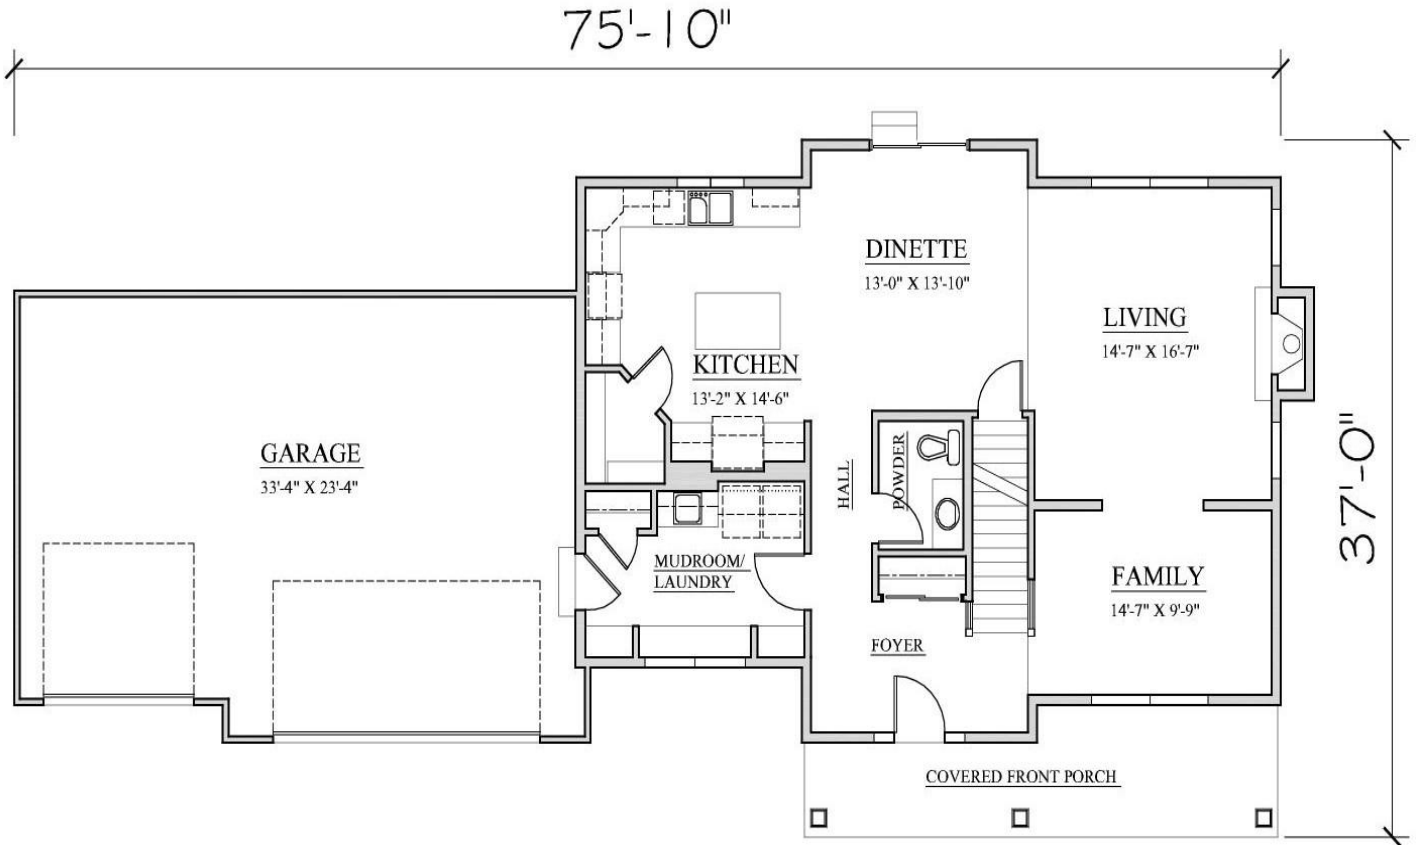

“DIPLOMAT”

- 2,388 SQ. FT. 2-STORY
- 4 BEDROOMS
- 2 ½ BATHROOMS
- 3 CAR GARAGE

****Renderings may show optional features****

Builder reserves the right to change specifications for purpose of improving product. It is unlawful for anyone to use or copy these floorplans without the expressed written permission of Kaerek Homes, Inc.

© Copyright Kaerek Homes, Inc. ALL RIGHTS RESERVED.

“DIPLOMAT”

1,211 Sq. Ft. First Floor 785 Sq. Ft. Garage

Builder reserves the right to change specifications for purpose of improving product. It is unlawful for anyone to use or copy these floorplans without the expressed written permission of Kaerek Homes, Inc.

© Copyright Kaerek Homes, Inc. ALL RIGHTS RESERVED.

“DIPLOMAT”

1,177 Sq. Ft. Second Floor

Builder reserves the right to change specifications for purpose of improving product. It is unlawful for anyone to use or copy these floorplans without the expressed written permission of Kaerek Homes, Inc.