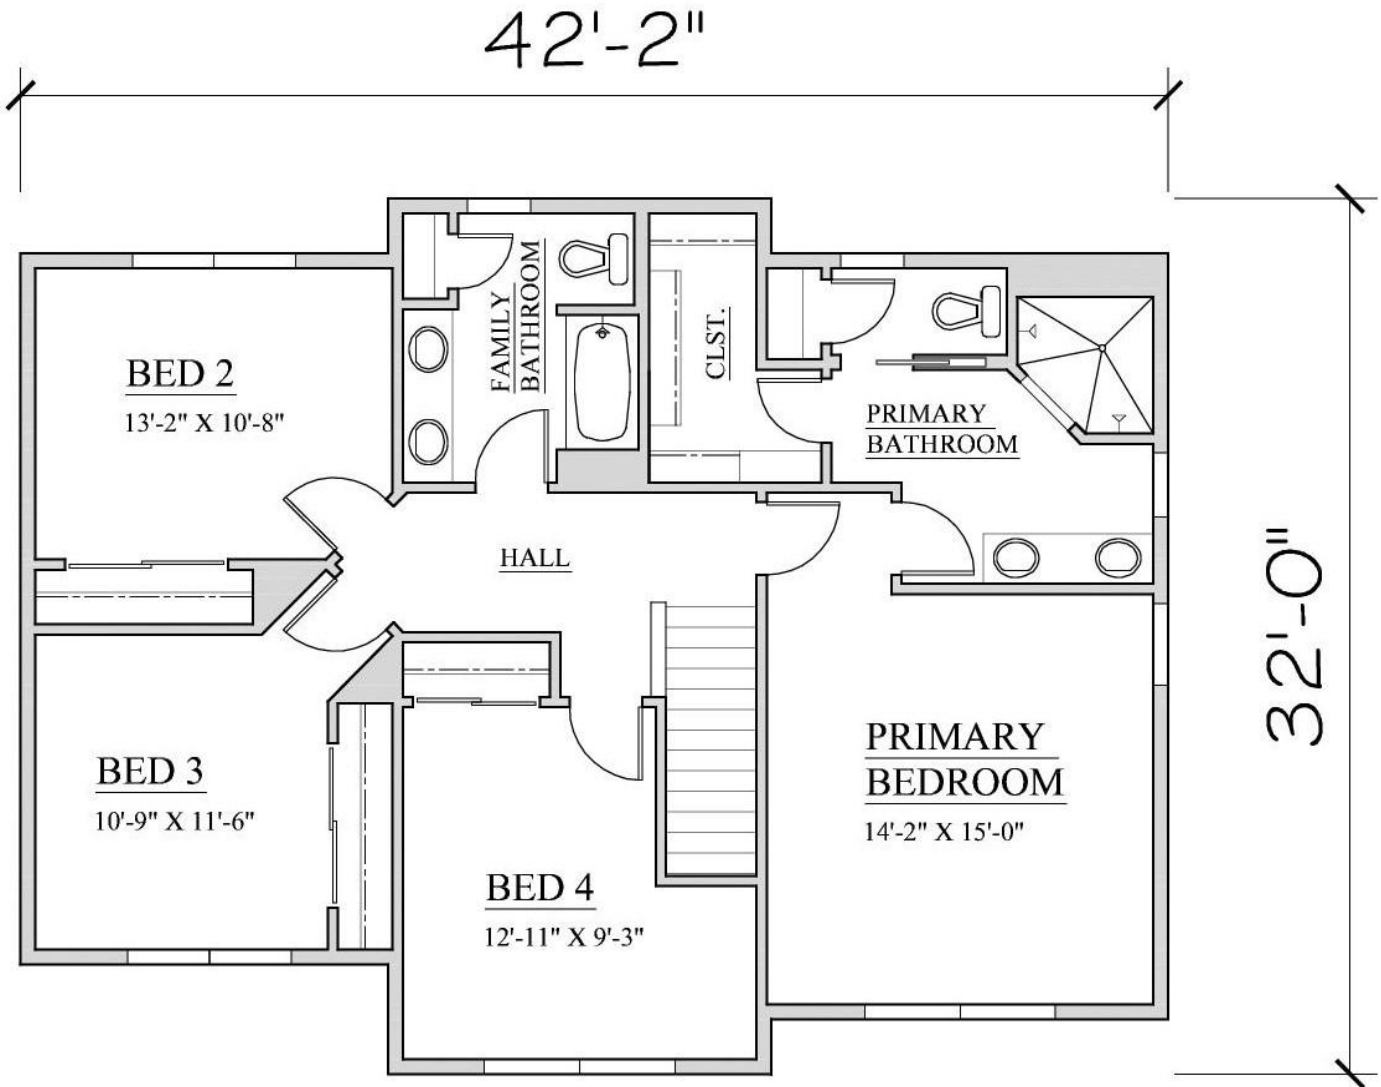

“DIPLOMAT”

- 2,388 SQ. FT. 2-STORY
- 4 BEDROOMS
- 2 ½ BATHROOMS
- 3 CAR GARAGE

****Renderings may show optional features****

Builder reserves the right to change specifications for purpose of improving product. It is unlawful for anyone to use or copy these floorplans without the expressed written permission of Kaerek Homes, Inc.

© Copyright Kaerek Homes, Inc. ALL RIGHTS RESERVED.

“DIPLOMAT”

1,211 Sq. Ft. First Floor 785 Sq. Ft. Garage

Builder reserves the right to change specifications for purpose of improving product. It is unlawful for anyone to use or copy these floorplans without the expressed written permission of Kaerek Homes, Inc.

© Copyright Kaerek Homes, Inc. ALL RIGHTS RESERVED.

“DIPLOMAT”

1,177 Sq. Ft. Second Floor

Builder reserves the right to change specifications for purpose of improving product. It is unlawful for anyone to use or copy these floorplans without the expressed written permission of Kaerek Homes, Inc.